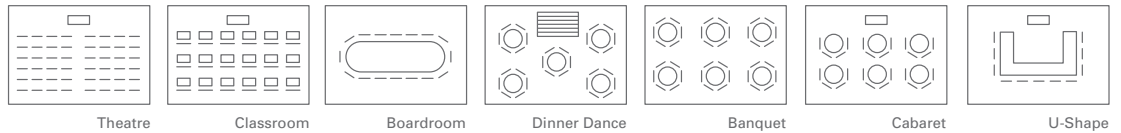

THE GEORGE HOTEL

CAPACITIES & DIMENSIONS

PRINCIPAL HAYLEY
HOTELS AND CONFERENCE VENUES